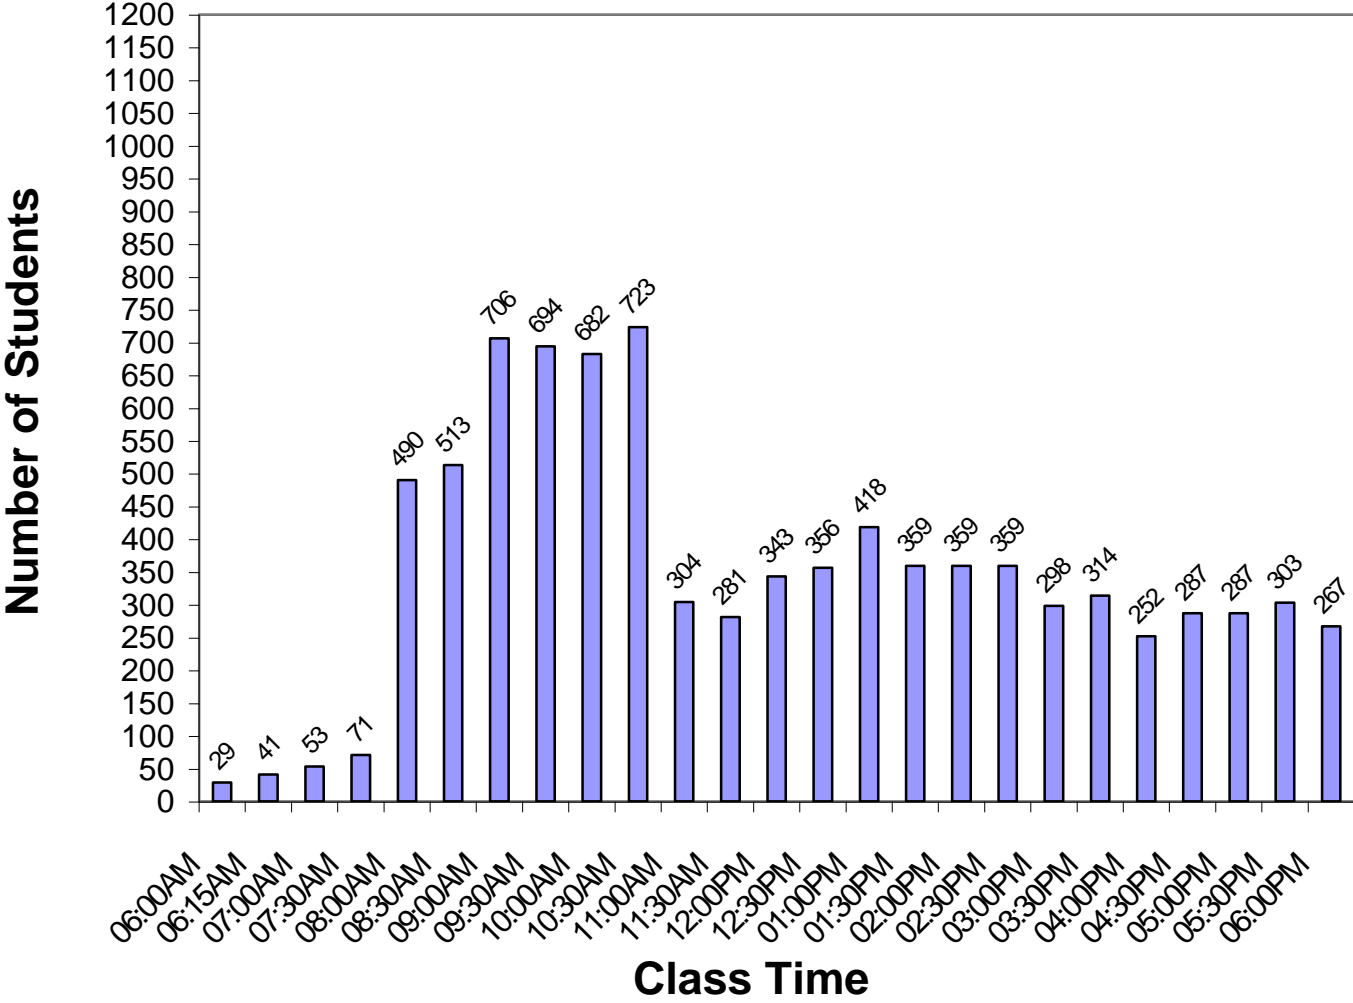

Number of Students on Campus by 1/2 hour-Wednesday