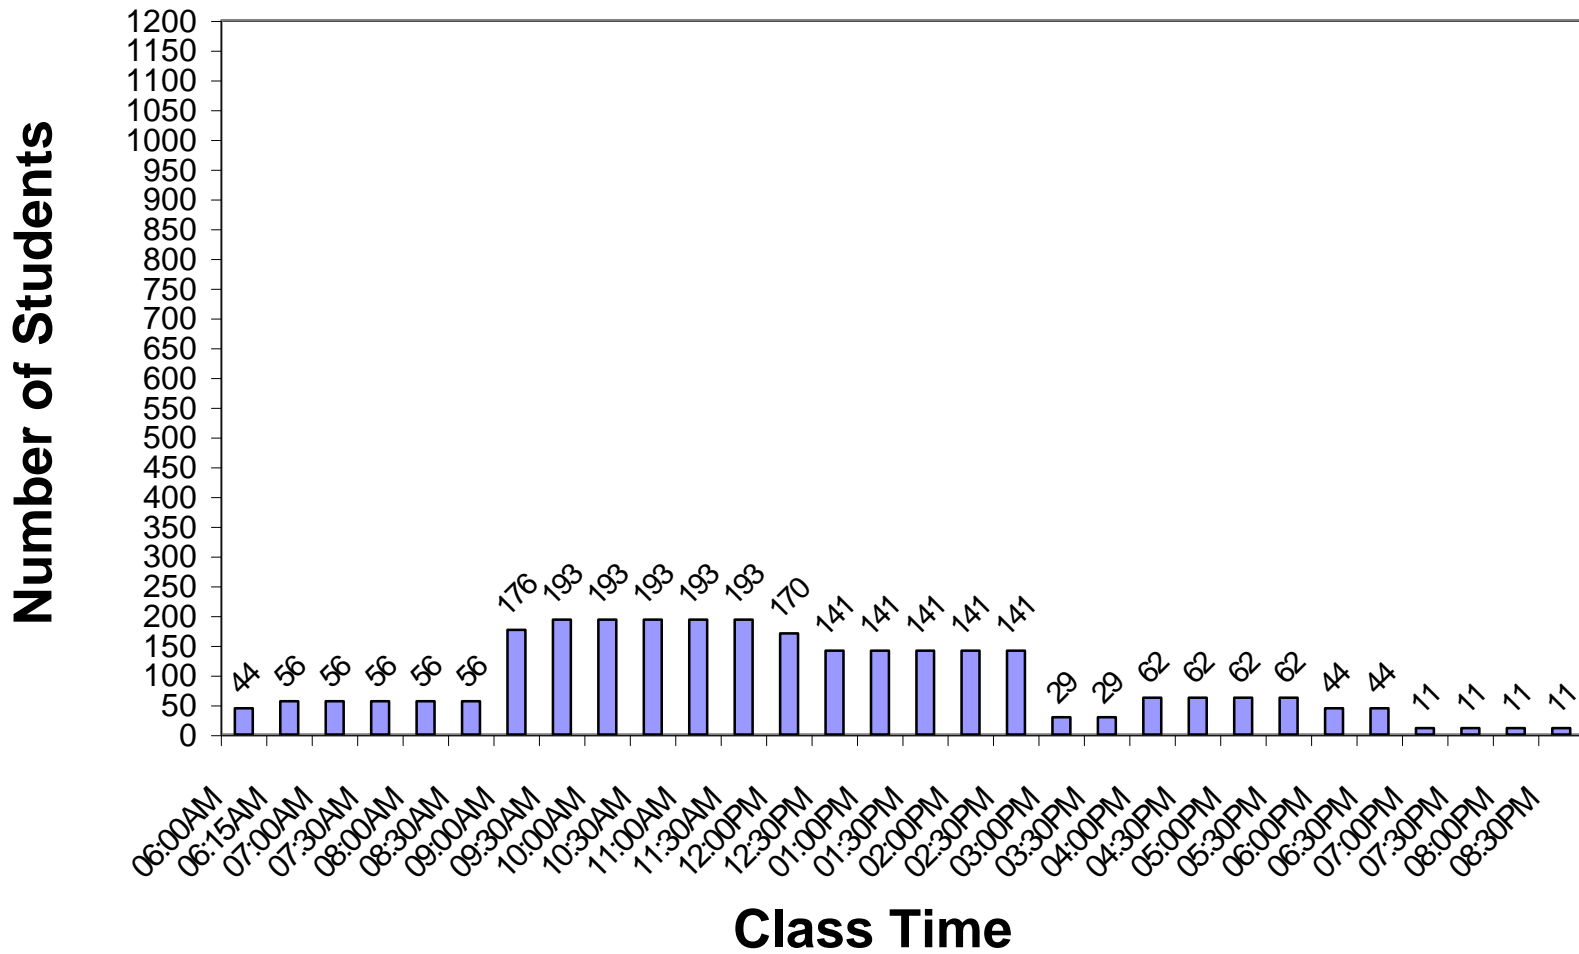

Number of Students on Campus by 1/2 hour-Friday