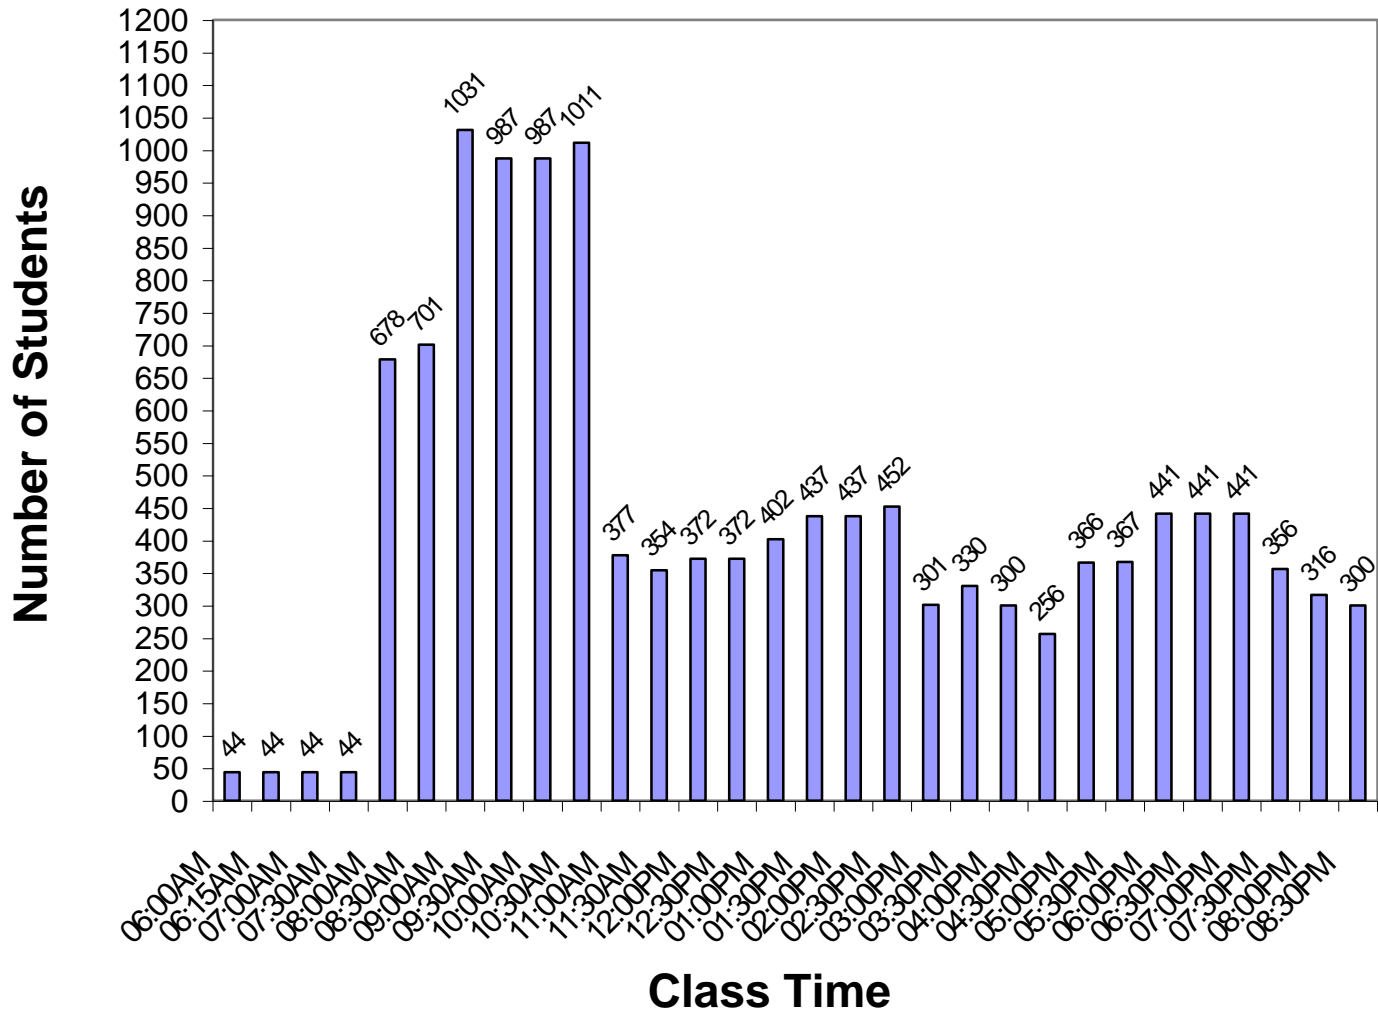

Number of Students on Campus by 1/2 hour-Tuesday