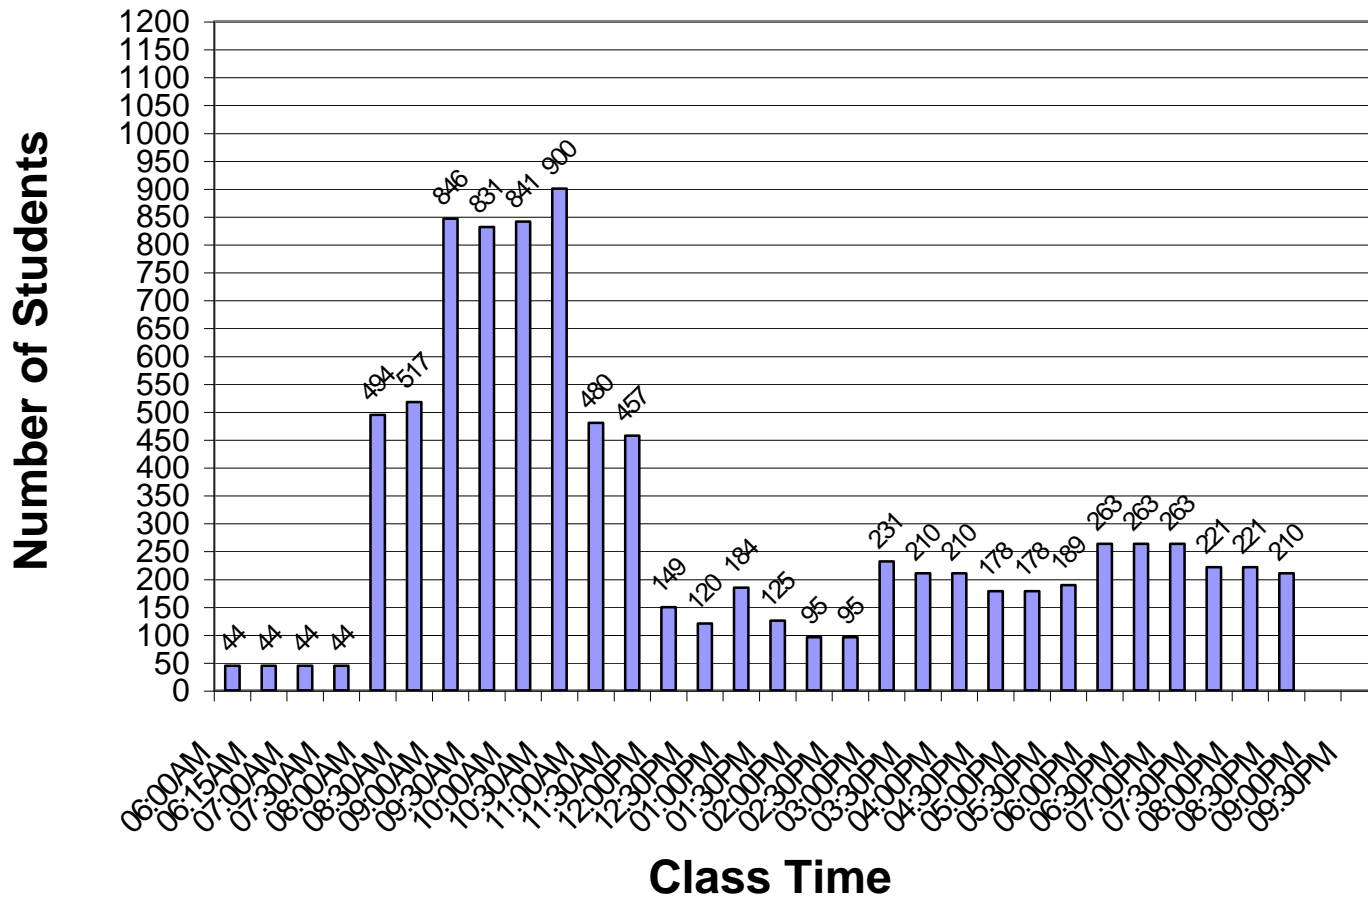

GRAPH 3 - Number of Students on Campus by 1/2 hour-Monday