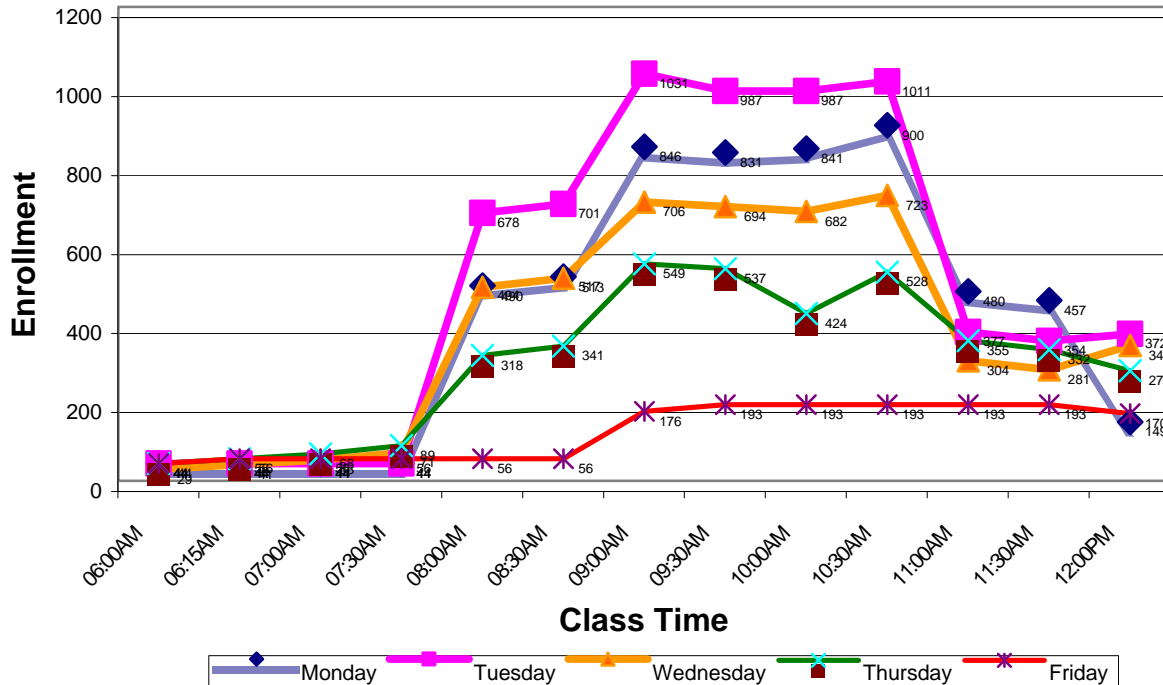

WHEN ARE STUDENTS ON CAMPUS AT OUR LADY OF THE LAKE COLLEGE?

- The busiest day is Tuesday with 28.8% of enrollments
- The busiest Morning is Tuesday's
- The Thursday Afternoon and evening have the most students.
- Monday and Tuesday mornings are by far the busiest times of the week with over 1,000 students in class between 8 AM and 11 AM
- Wednesday morning is popular with but enrollment in the 500 to 700 range.
- Enrollment in the afternoons doesn't rise above 500 any day any hour

WHEN IS CLASSROOM SPACE (AND PARKING) AVAILABLE?

- Afternoons
- Monday Afternoons
- Fridays
- Evenings
- 8 AM Wednesday and Thursday

TABLE 1

Morning Classes

Mond: Tuesd Wedn Thurs Friday

06:00A	44	44	29	44	44
06:15A	44	44	41	56	56
07:00A	44	44	53	68	56
07:30A	44	44	71	89	56
08:00A	494	678	490	318	56
08:30A	517	701	513	341	56
09:00A	846	1031	706	549	176
09:30A	831	987	694	537	193
10:00A	841	987	682	424	193
10:30A	900	1011	723	528	193
11:00A	480	377	304	355	193
11:30A	457	354	281	332	193
12:00P	149	372	343	279	170

Afternoon Classes

Mond: Tuesd Wedn Thurs Friday

12:30P	120	372	356	279	141
01:00P	184	402	418	430	141
01:30P	125	437	359	465	141
02:00P	95	437	359	412	141
02:30P	95	452	359	412	141
03:00P	231	301	298	401	29
03:30P	210	330	314	430	29
04:00P	210	300	252	292	62
04:30P	178	256	287	313	62
05:00P	178	366	287	323	62
05:30P	189	367	303	338	62
06:00P	263	441	267	442	44
06:30P	263	441	238	413	44
07:00P	263	441	238	413	11
07:30P	221	356	203	333	11
08:00P	221	316	203	323	11
08:30P	210	300	187	308	11
09:00P				13	
09:30P				13	

**Spring Semester Class Enrollments
by Day and Time**

GRAPH 1 - Morning Class Enrollment By Day

Monday Tuesday Wednesday Thursday Friday

Spring Semester Class Enrollments by Day and Time

GRAPH 2 - Afternoon Class Enrollment By Day