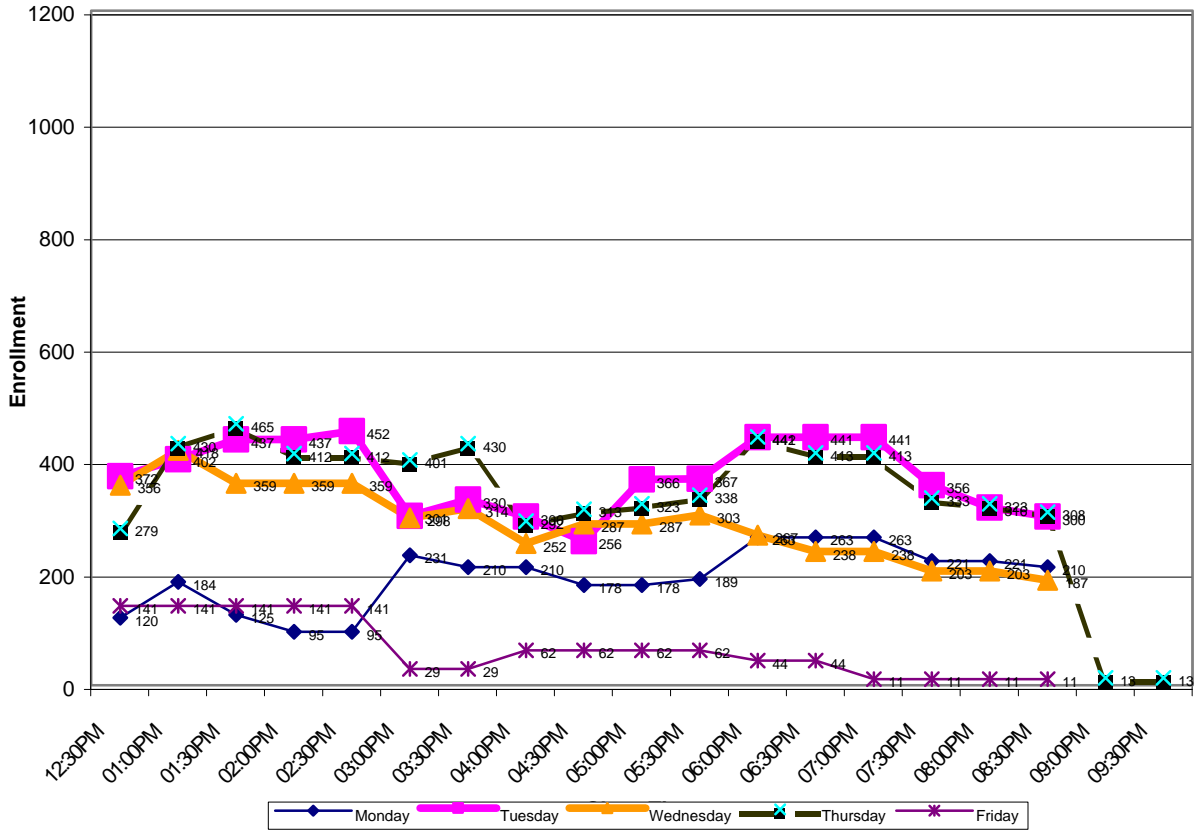

**Spring Semester Class Enrollments
by Day and Time**

GRAPH 1 - Morning Class Enrollment By Day

Monday Tuesday Wednesday Thursday Friday

Spring Semester Class Enrollments by Day and Time

GRAPH 2 - Afternoon Class Enrollment By Day

TABLE 2 - Number of Students on Campus by 1/2 hour-Monday

	TABLE 2 - Number of Students on Campus by 1/2 hour-Monday												Time	er of		
06:00A	44 students													06:00A	44	
06:15A														06:15A	44	
07:00A														07:00A	44	
07:30A														07:30A	44	
08:00A		450 Students	23 Students	329 Students	29 Students	10 Students	59 Students	30 Students	21 Students	74 Students	136 Students	42 Students	11 Students	210 Students	08:00A	494
08:30A															517	
09:00A															09:00A	846
09:30A														09:30A	831	
10:00A														10:00A	841	
10:30A														10:30A	900	
11:00A														11:00A	480	
11:30A														11:30A	457	
12:00P														12:00P	149	
12:30P														12:30P	120	
01:00P														01:00P	184	
01:30P														01:30P	125	
02:00P														02:00P	95	
02:30P														02:30P	95	
03:00P														03:00P	231	
03:30P														03:30P	210	
04:00P														04:00P	210	
04:30P														04:30P	178	
05:00P														05:00P	178	
05:30P														05:30P	189	
06:00P														06:00P	263	
06:30P														06:30P	263	
07:00P														07:00P	263	
07:30P														07:30P	221	
08:00P														08:00P	221	
08:30P														08:30P	210	
09:00P														09:00P		
09:30P														09:30P		