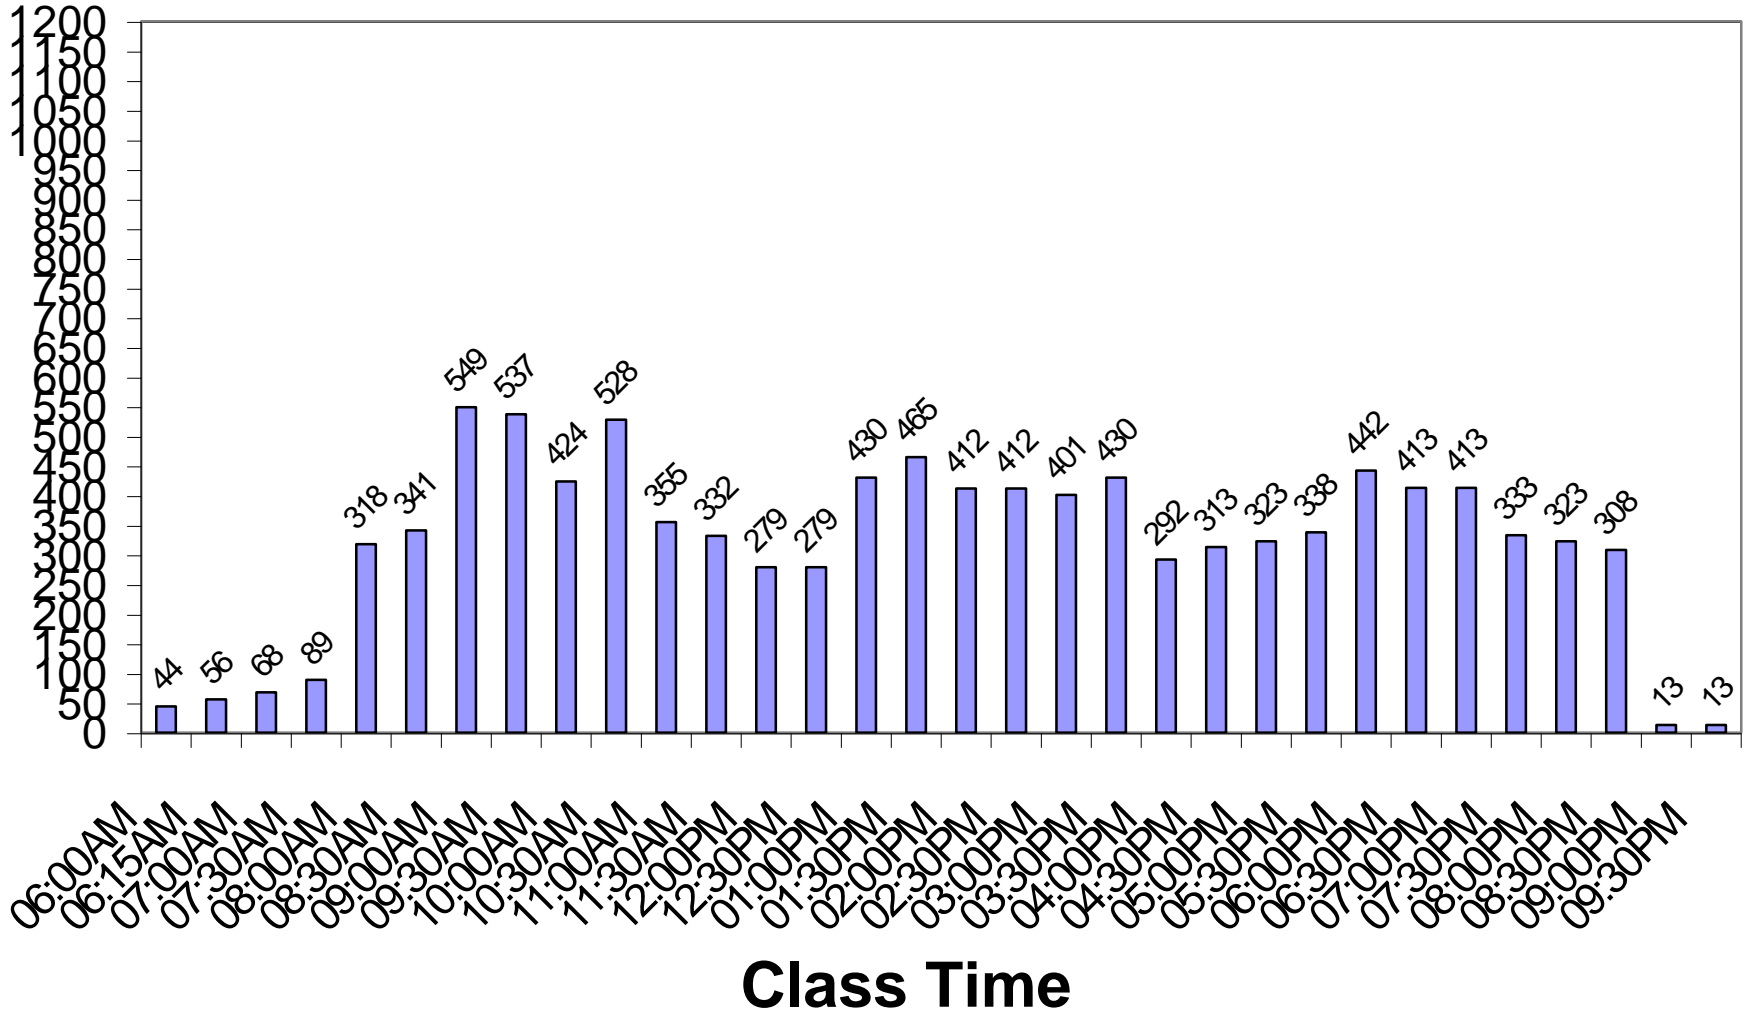

Number of Students on Campus by 1/2 hour-Thursday

Number of Students