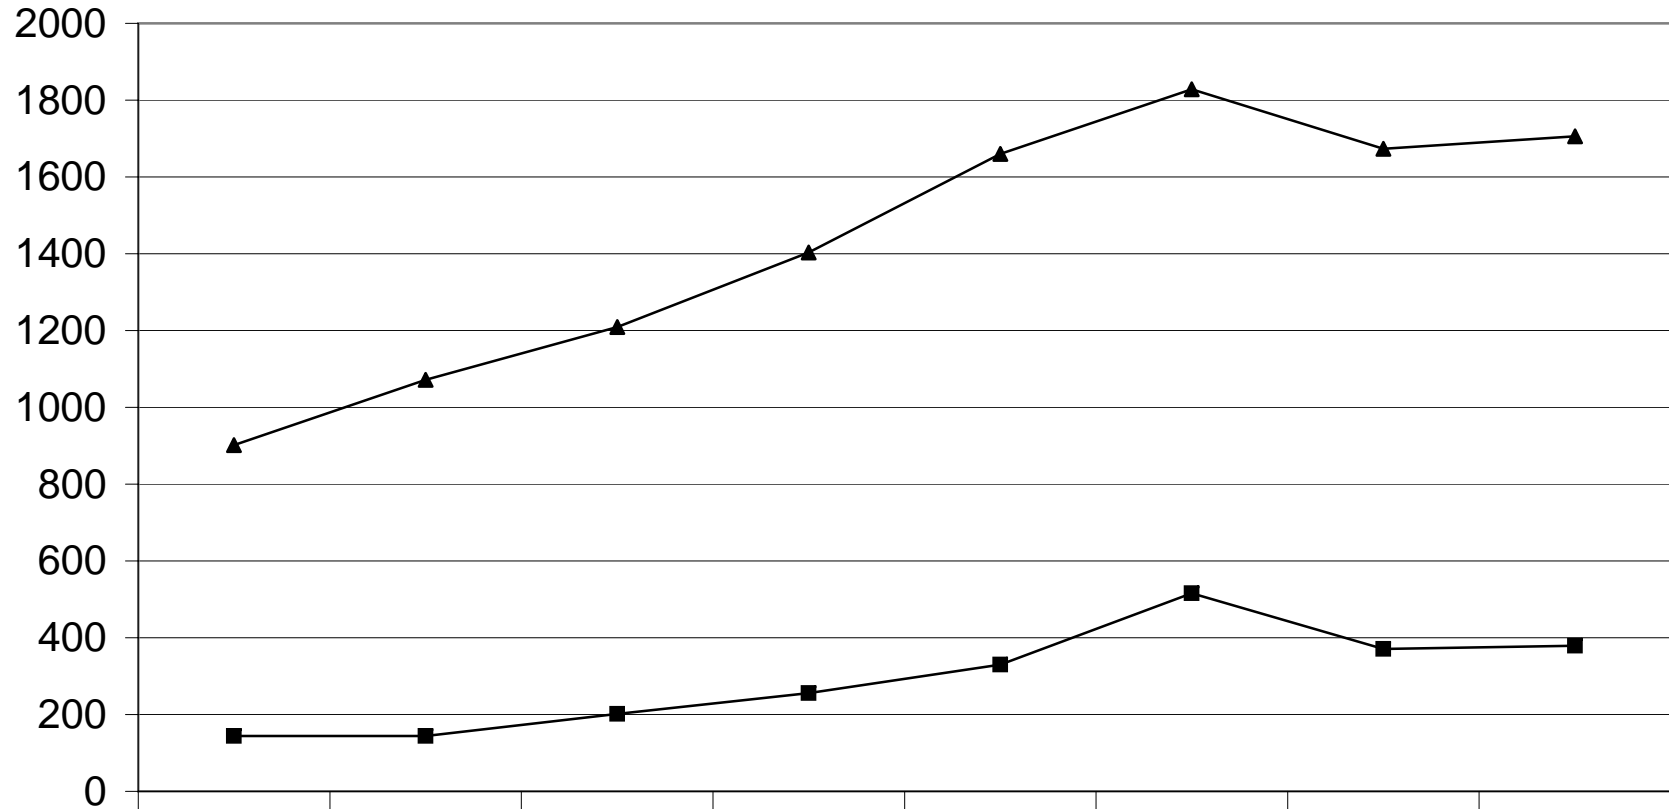

Numbers for Overall Gender Distribution: Fall 1998 - Fall 2006

▲ Female	902	1072	1209	1403	1660	1828	1673	1706
■ Male	144	144	202	256	330	516	371	379